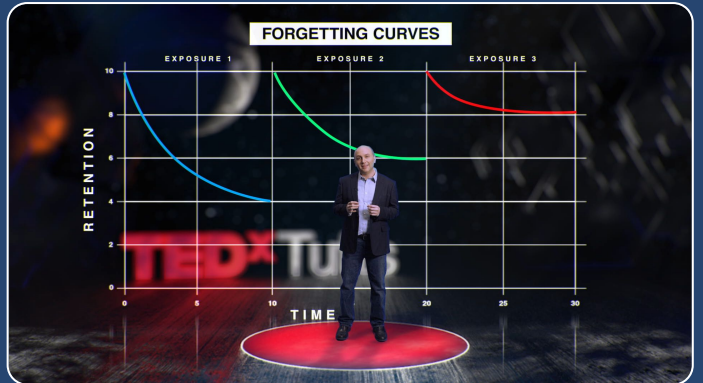

Cognition Virtual Set
Presenter Close Up

TEDx Presentation
Presenter with Custom Graphics