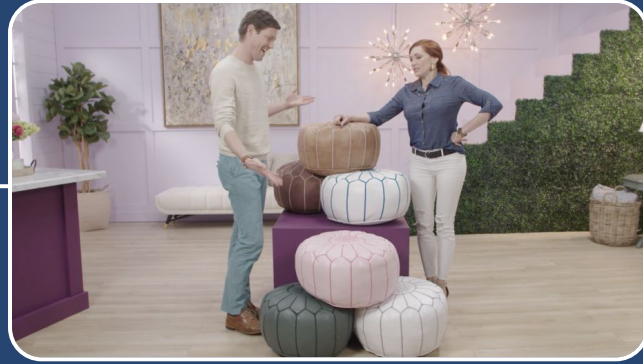

CeraVe Panelled Stage

Netscout Office Set

Quickbase Office Set

Wayfair Presentation Set

School of Motion Product Demo Set

Teledyne FLIR Product Demo Set

Set Designs and Builds

Our production design team conceptualizes custom sets that carpenters and scenic artists bring to life in our studio.