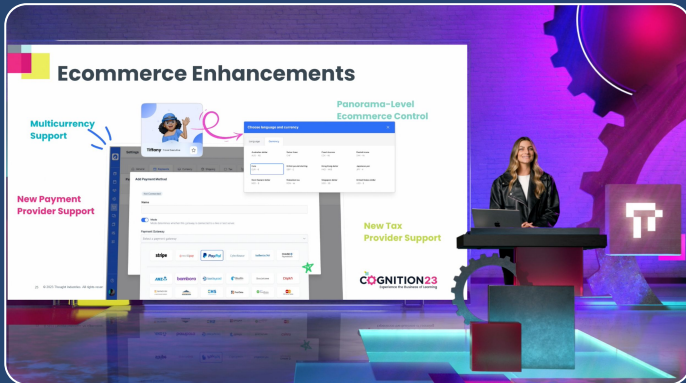

Newsdesk
With Display

Panel Set
Close Up

Newsdesk
Fabric Backdrop with Graphic Overlay

Newsdesk
Fabric Backdrop

In-Studio Sets: Custom Virtual

Snyk Virtual Set
Presenter with Slides

Cognition Virtual Set
Presenter Close Up

Cognition Virtual Set
Product Demo with Virtual Lectern

TEDx Presentation
Presenter with Custom Graphics

Battery World Virtual Set
Presenter with Slides

Battery World Virtual Set
Presenter Close Up

In-Studio Sets: Custom Build