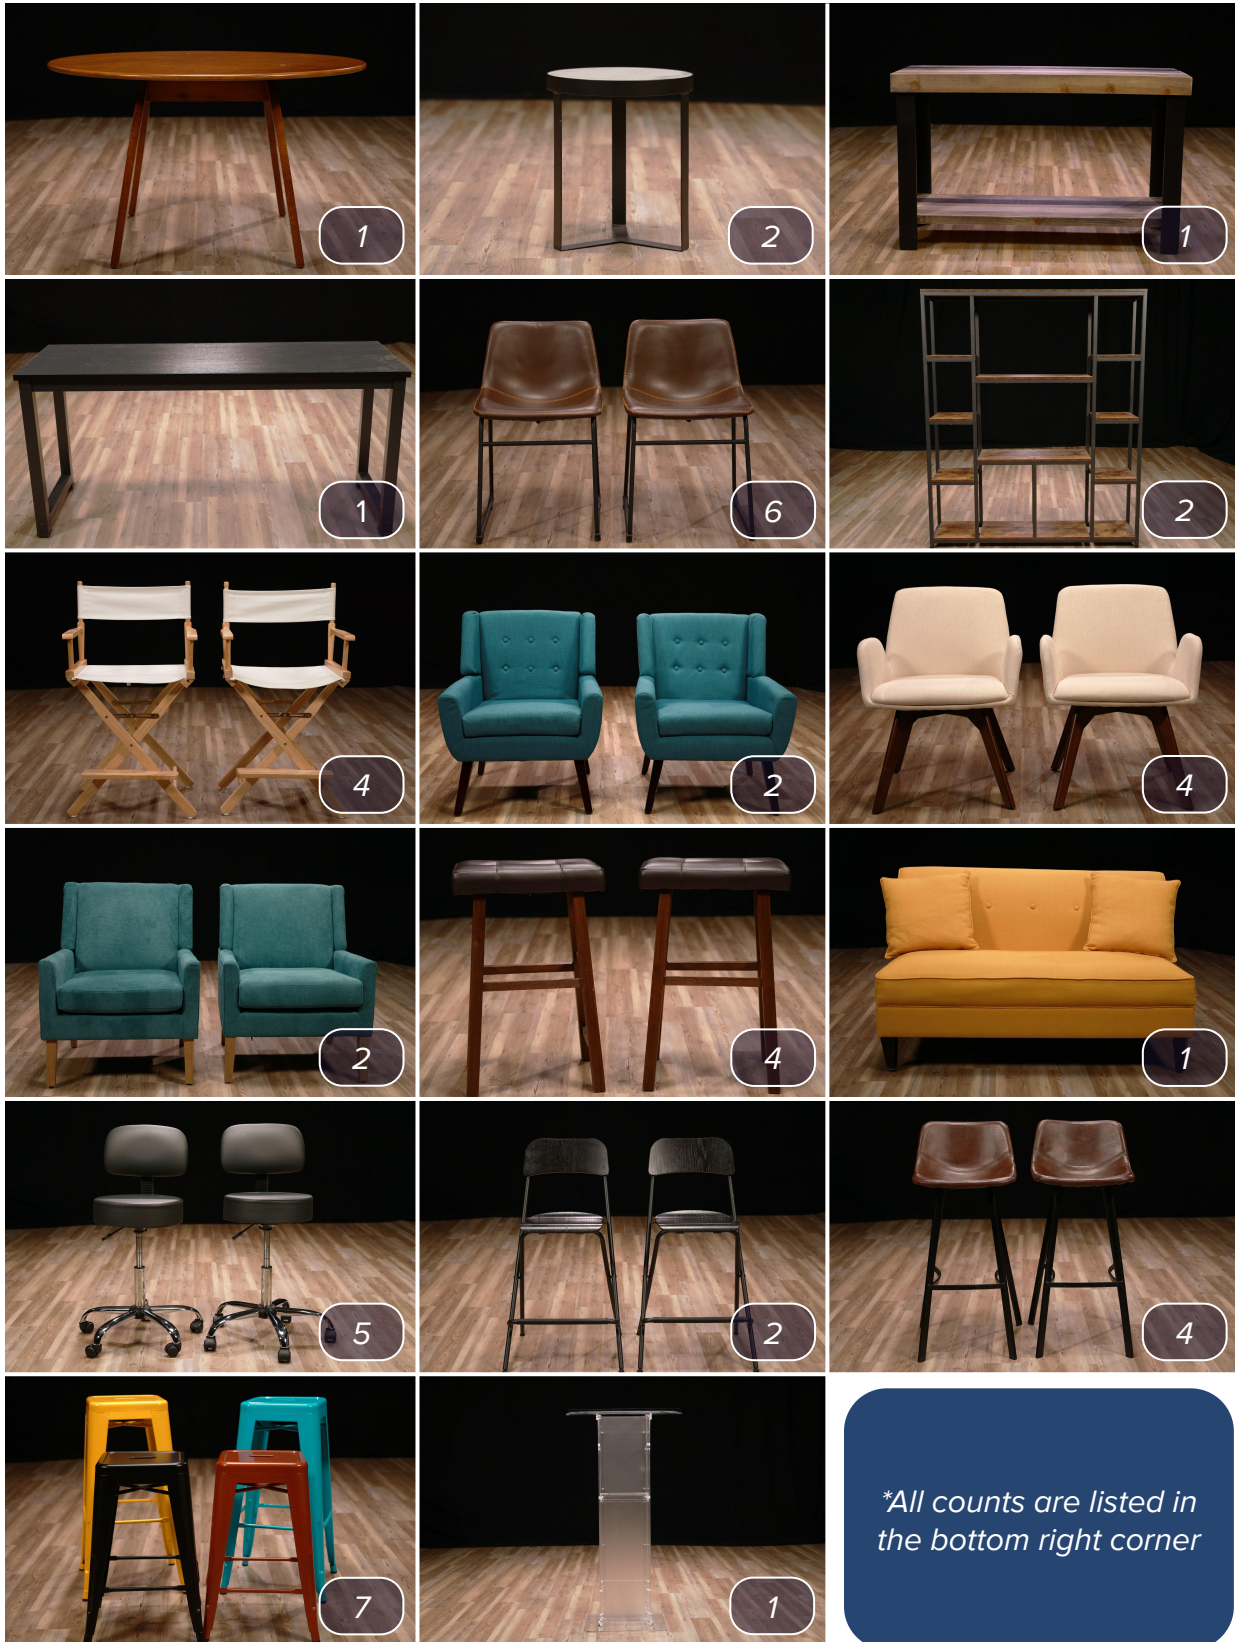

Cognition Virtual Set
Product Demo with Virtual Lectern

TEDx Presentation
Presenter with Custom Graphics

Battery World Virtual Set
Presenter with Slides

Battery World Virtual Set
Presenter Close Up

In-Studio Sets: Custom Build

CeraVe Panelled Stage

Netscout Office Set

Quickbase Office Set

Wayfair Presentation Set

School of Motion Product Demo Set

Teledyne FLIR Product Demo Set

Set Designs and Builds

Our production design team conceptualizes custom sets that carpenters and scenic artists bring to life in our studio.

Tables, Chairs, and Props

**All counts are listed in the bottom right corner*

Podcast Studio Set Examples

Gallery Wall Podcast Set

Home Office Podcast Set

Dining Room Podcast Set

Local Food

Pressed Cafe